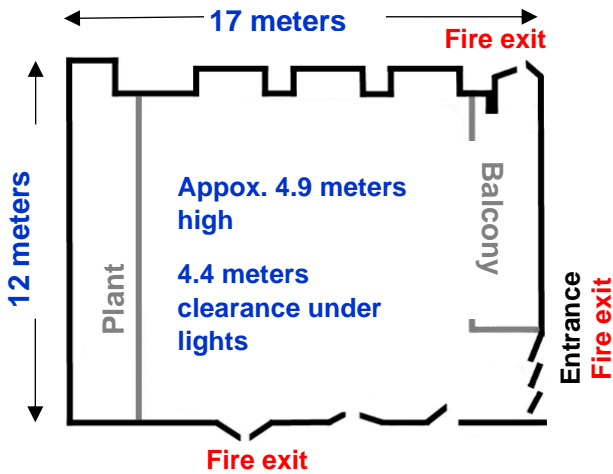

The Main Hall

Capacity

- Party Capacity 40 children + adults
- Maximum 100 seated, 80 at tables
- Maximum 120 in the space

Sound Limit

Amplified sound: 87dBA 09:00-22:30

Tables and Chairs

Tables: ash veneer
 x 10 rectangular
 150 x 75 x 72cm
 x 2 square
 75 x 75 x 72cm

Trestle tables x 20
 180 x 75 x 75cm

Oak ply adult chairs x
 x 110

Children's Chairs x 40

Children's tables x 8
 183cm x 61cm x 51cm

Restrictions

No sports/ballgame activities - no roller skates or blades - no paper confetti - no smoke machines or indoor fireworks – no bubble or snow machine.