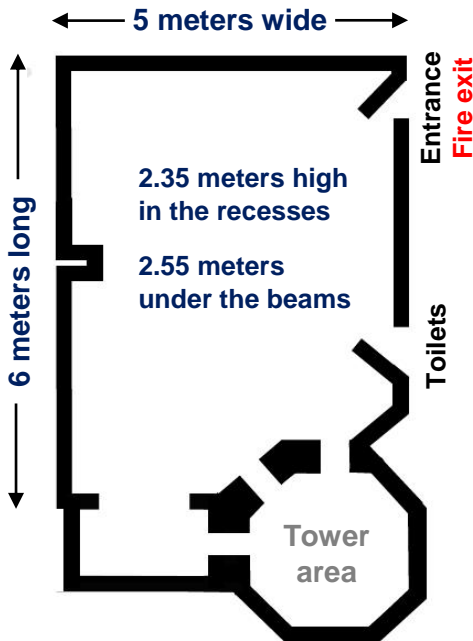

Capacity

- Maximum 32 children sitting down
- Maximum 30 adults sitting down

Sound Limit

Amplified sound
80dBA 09:00-21:00

Lino floor

When booked for children's parties it is used as the sit down eating area for children in conjunction with the small hall as the activity area.